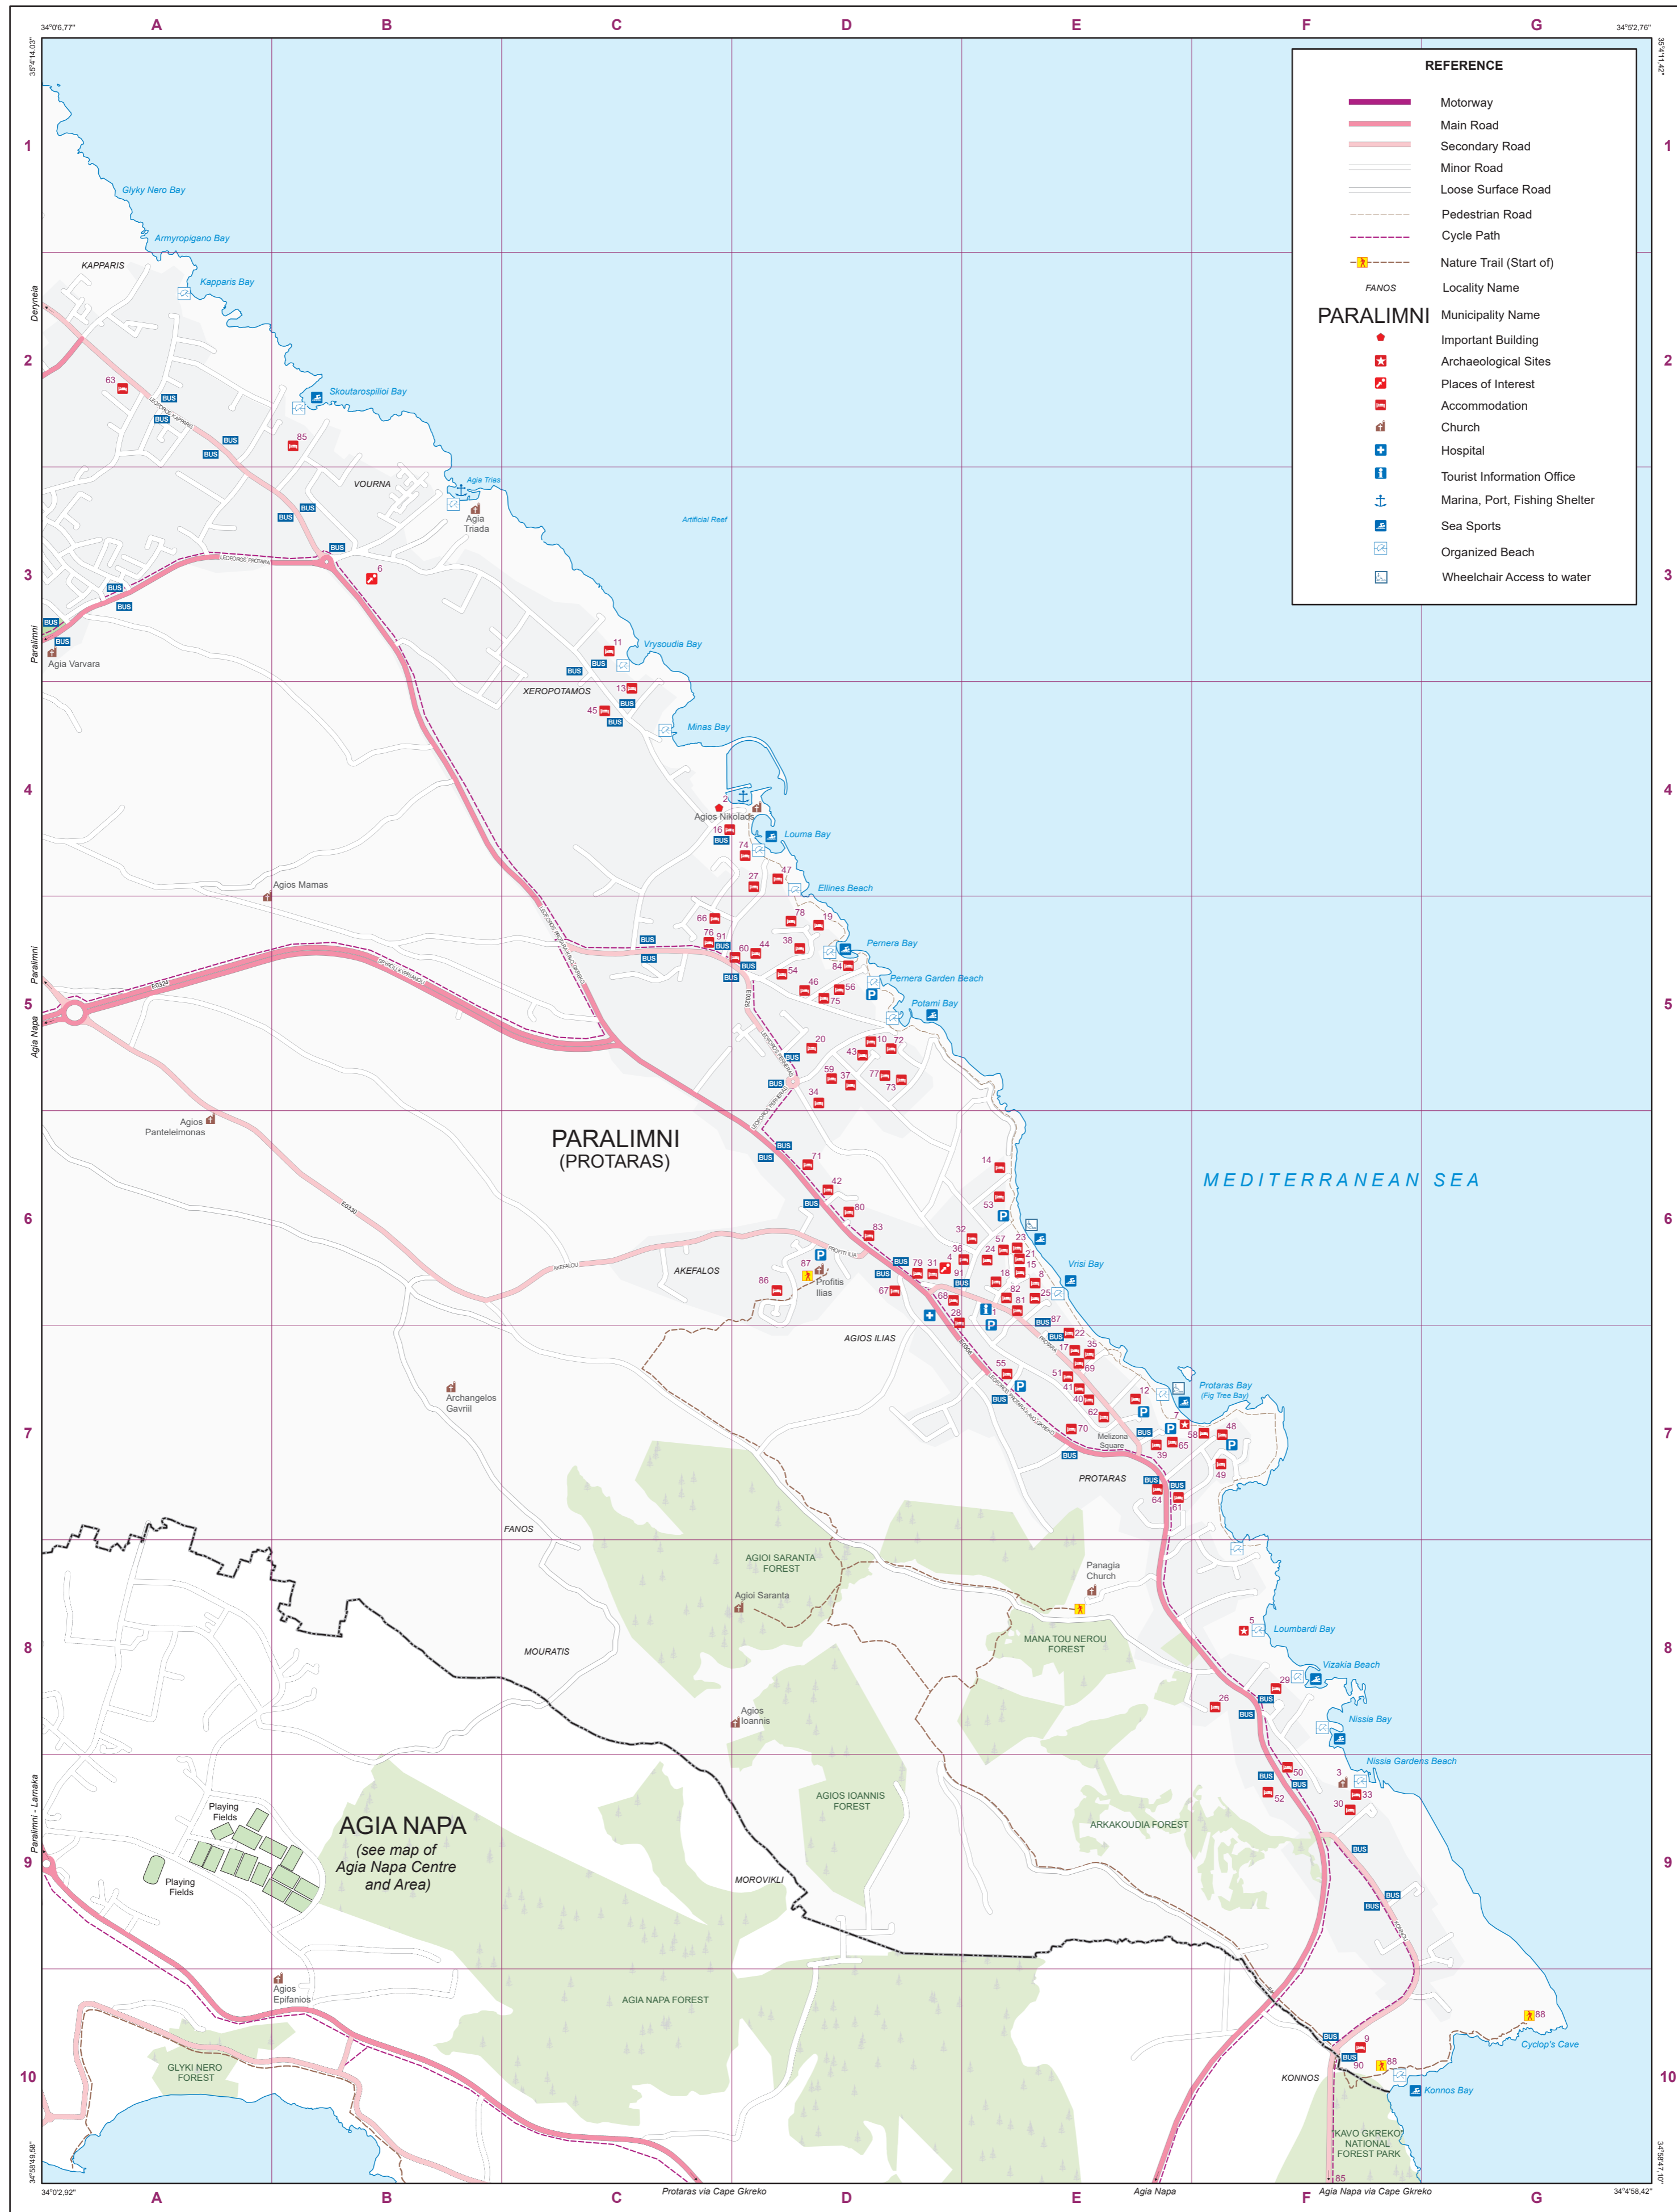

PUBLIC BUILDINGS - UTILITY SERVICES		HISTORIC AND OTHER PLACES OF INTEREST	
Number	GridName Name	Number	GridName Name
1	B8 Ammochostos Administration Office	17	C6 Panagia / Virgin Mary Church (Agia Anna) - Ecclesiastical Museum
2	E2 Ammochostos District Court	18	C5 Statue "Tasos Markou"
3	C10 Ammochostos Land & Surveys Department	19	C6 Traditional House Museum
4	D2 Ammochostos Police Station (Div. H.Q.) & Traffic Police	PLACES OF WORSHIP AND OTHER THAN GREEK ORTHODOX	
5	C6 Holy Bishopric Konstantinos - Ammochostou	20	E7 Agios Tasos Markos Chapel
6	C5 Municipal Open Air Theatre	21	B7 Archangelos Michal Church
7	G4 Paralimni Sewerage Board	ATHLETIC CENTRES	
8	B7 Post Office	22	C7,C8,D8 Municipal Football Playing Fields & E.N.P. & "Tasos Markou" Stadium
9	A1 Telecommunications - CYTA	23	D8 Tennis Court
10	C5 Town Hall - Marriage Office, Conference Centre	TRANSPORTATION BUSES	
11	A8 Shooting Range	Number	GridName Name
HISTORIC AND OTHER PLACES OF INTEREST		24	C5 Intercity Buses
Number	GridName Name	25	C5 OSEA (Famagusta District Transport Organisation)
12	C6 Agios Georgios Church (New)		
13	C6 Agios Georgios Church (Old)		
14	C5 Monument "E.O.K.A."		
15	C5 Monument "Manas" (Mother)		
16	C5 Monument "Pesondon & Agnoomenon" (Fallen & Missing People)		

REFERENCE	
	Municipality Boundary
	Main Road
	Secondary Road
	Minor Road
	Pedestrian zone
	Cycle Path
	Important Building, Statue
	Places of Interest
	Church
	Museum
	Parking Place
	Bus Station
	Post Office